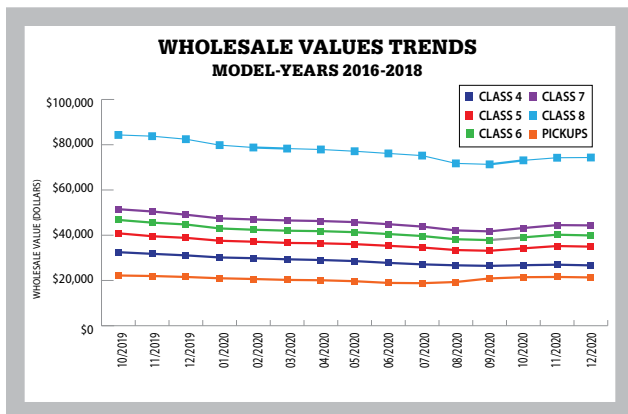

Values are provided by *Black Book*, and reflect pricing as of Dec. 1, 2020. *Black Book* truck prices are updated regularly, and reflect wholesale values gathered from auctions around the country via onsite personnel and data feeds. Retail values are based on market studies. Visit www.BlackBook.com.

LIGHT-DUTY—PICKUP			
TRUCK MODEL	M-Y	WHOLESALE	RETAIL
CHEVROLET SILVERADO/GMC SIERRA 2500/3500	2018	25,700	28,925
CHEVROLET SILVERADO/GMC SIERRA 2500/3500	2017	22,600	25,825
CHEVROLET SILVERADO/GMC SIERRA 2500/3500	2016	20,050	23,300
FORD F-250/350 SUPER DUTY	2018	23,600	26,825
FORD F-250/350 SUPER DUTY	2017	21,600	24,825
FORD F-250/350 SUPER DUTY	2016	18,300	21,525
RAM 2500/3500	2018	23,000	26,225
RAM 2500/3500	2017	20,000	23,225
RAM 2500/3500	2016	17,350	20,575