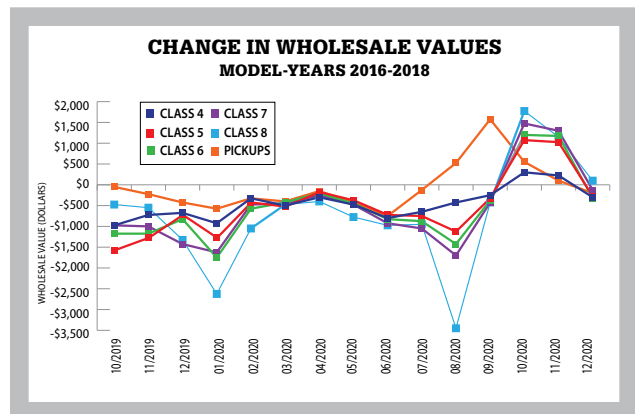

Values are provided by *Black Book*, and reflect pricing as of Dec. 1, 2020. *Black Book* truck prices are updated regularly, and reflect wholesale values gathered from auctions around the country via onsite personnel and data feeds. Retail values are based on market studies. Visit www.BlackBook.com.

LIGHT-DUTY—PICKUP			
TRUCK MODEL	M-Y	WHOLESALE	RETAIL
CHEVROLET SILVERADO/GMC SIERRA 2500/3500	2018	25,700	28,925
CHEVROLET SILVERADO/GMC SIERRA 2500/3500	2017	22,600	25,825
CHEVROLET SILVERADO/GMC SIERRA 2500/3500	2016	20,050	23,300
FORD F-250/350 SUPER DUTY	2018	23,600	26,825
FORD F-250/350 SUPER DUTY	2017	21,600	24,825
FORD F-250/350 SUPER DUTY	2016	18,300	21,525
RAM 2500/3500	2018	23,000	26,225
RAM 2500/3500	2017	20,000	23,225
RAM 2500/3500	2016	17,350	20,575

CLASS 3 CAB/CHASSIS			
TRUCK MODEL	M-Y	WHOLESALE	RETAIL
ISUZU NPR ECO-MAX CABOVER 4X2	2018	31,775	37,500
ISUZU NPR ECO-MAX CABOVER 4X2	2017	25,575	30,600
ISUZU NPR ECO-MAX CABOVER 4X2	2016	21,125	25,550
MAZDA B3000 CABOVER 4X2	2018	32,425	38,175
MAZDA B3000 CABOVER 4X2	2017	26,450	31,500
MAZDA B3000 CABOVER 4X2	2016	20,625	25,025